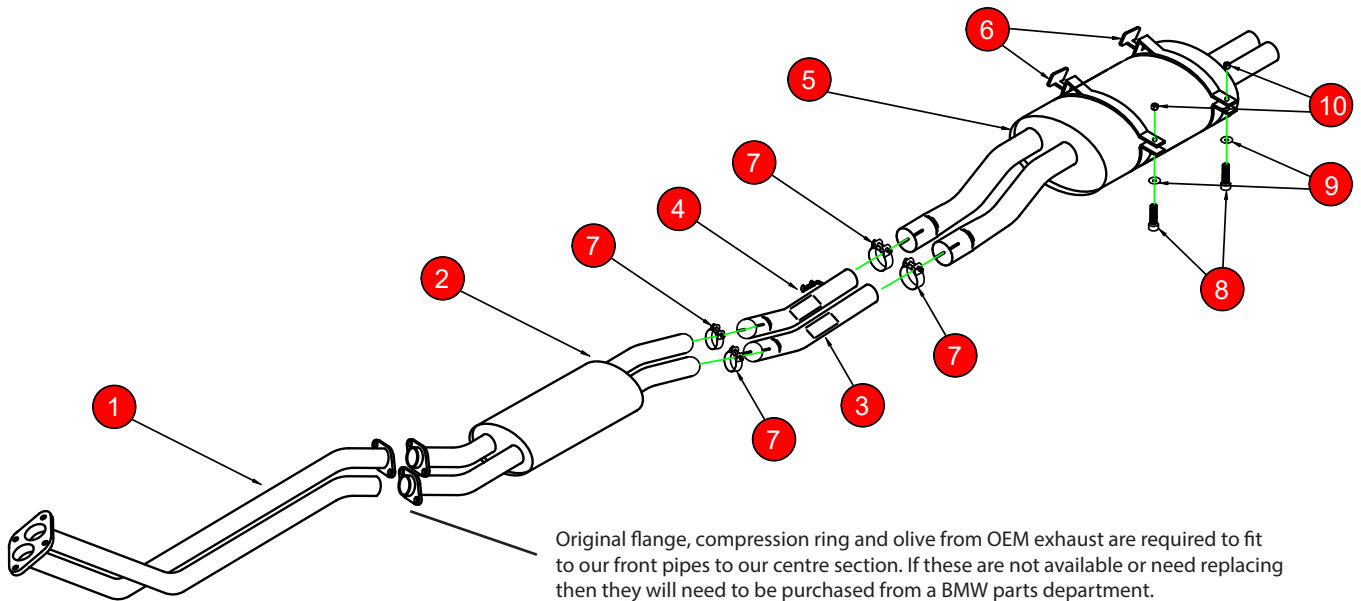

CAR	BMW 3 Series, 325 inc Cabrio & Touring (E30)	PART NO.	SBM016
YEAR	88-91	FIT KITS	404FK
NOTES	Use O.E bolts to fit Scorpion downpipes to O.E Models with 2 piece O.E system only. Will fit with O.E sport body kit.	FEATURES	Pipe diameter:- 44.5mm/1.75"

NO.	PART NO.	DESCRIPTION	QTY
1	220BM	Down Pipes	1
2	865BM	Centre Silencer	1
3	866BM	L/H Link Pipe	1
4	867BM	R/H Link Pipe	1
5	191BM20	Rear Silencer	1
6	416BM	Silencer Straps	2
Fit kit			
7	Z016.10003	47-51mm Clamp	4
8	Z017.10050	M8 x 35mm Hex Bolt	2
9	Z017.10831	M8 x 17mm Washer	2
10	Z017.10063	M8 Nut	2

DATE	15/03/2023
ISSUE	05
AUTHORISED	S Shipley

NOTE: ENSURE SCORPION SYSTEM IS CLEAR OF MOVING PARTS AND ALL ORIGINAL FUNCTIONS WORK CORRECTLY.

Checked By _____